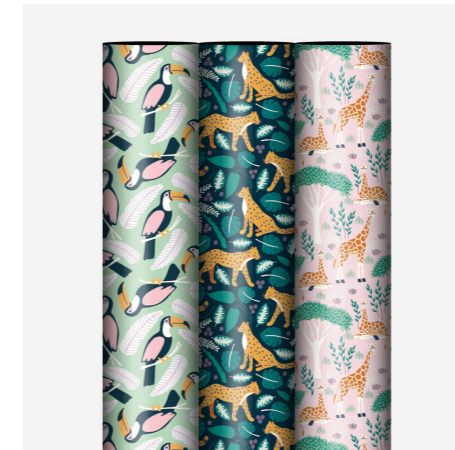

Design 819**
Luxe Grass and Sugerbeetpaper
Bleached Matt 70 grs

Design 432**
Luxe Grass and Sugerbeetpaper
Bleached Matt 70 grs

Design 817**
Exclusive
Coated 80 grs

Design 820
Luxe Duo
Coated 80 grs
*Gift bags 7x13/ 12x19/ 17x25
17x4x25 / 25x4x34